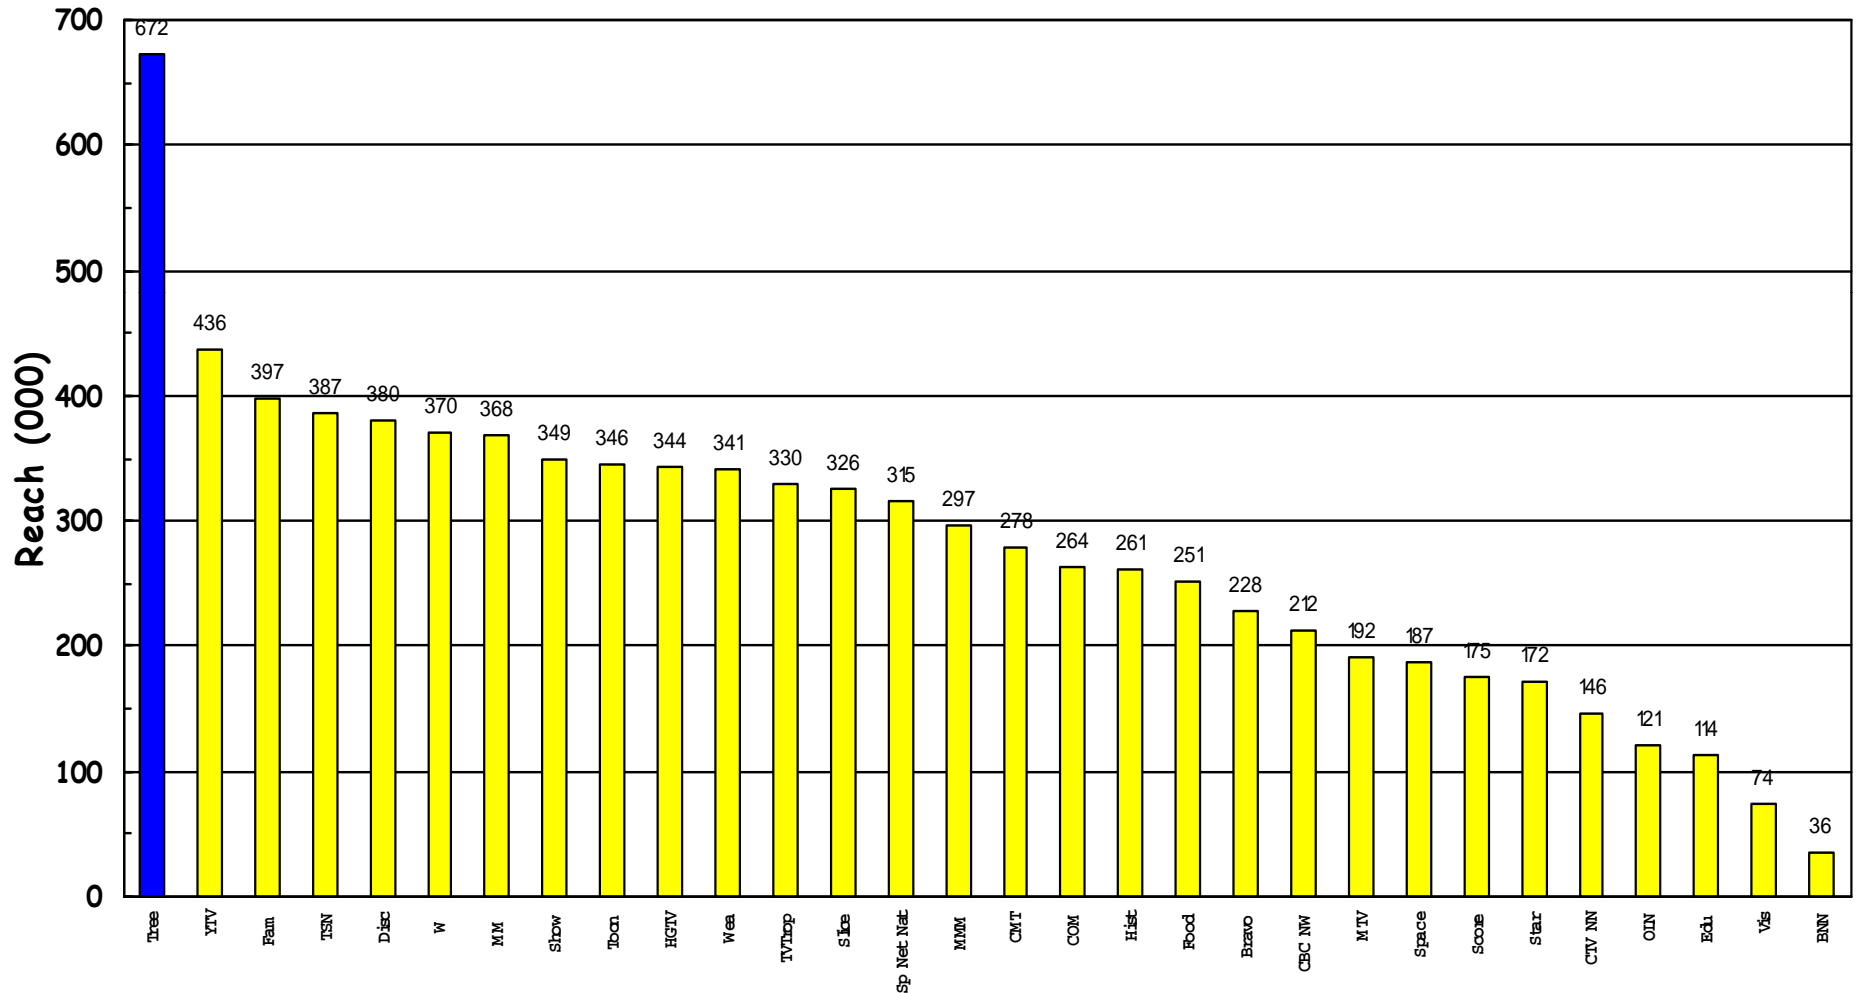

SPECIALTY NETWORK TRENDING

Fall 2008

AVERAGE WEEKLY REACH
Women 18-49 w K 0-5

Source: BBM NMR, Fall08 (September 1, 2008 - December 21, 2008 - 16 weeks), Canada Balance Monday to Sunday 6am-6am - 1 minute reach qualifier.