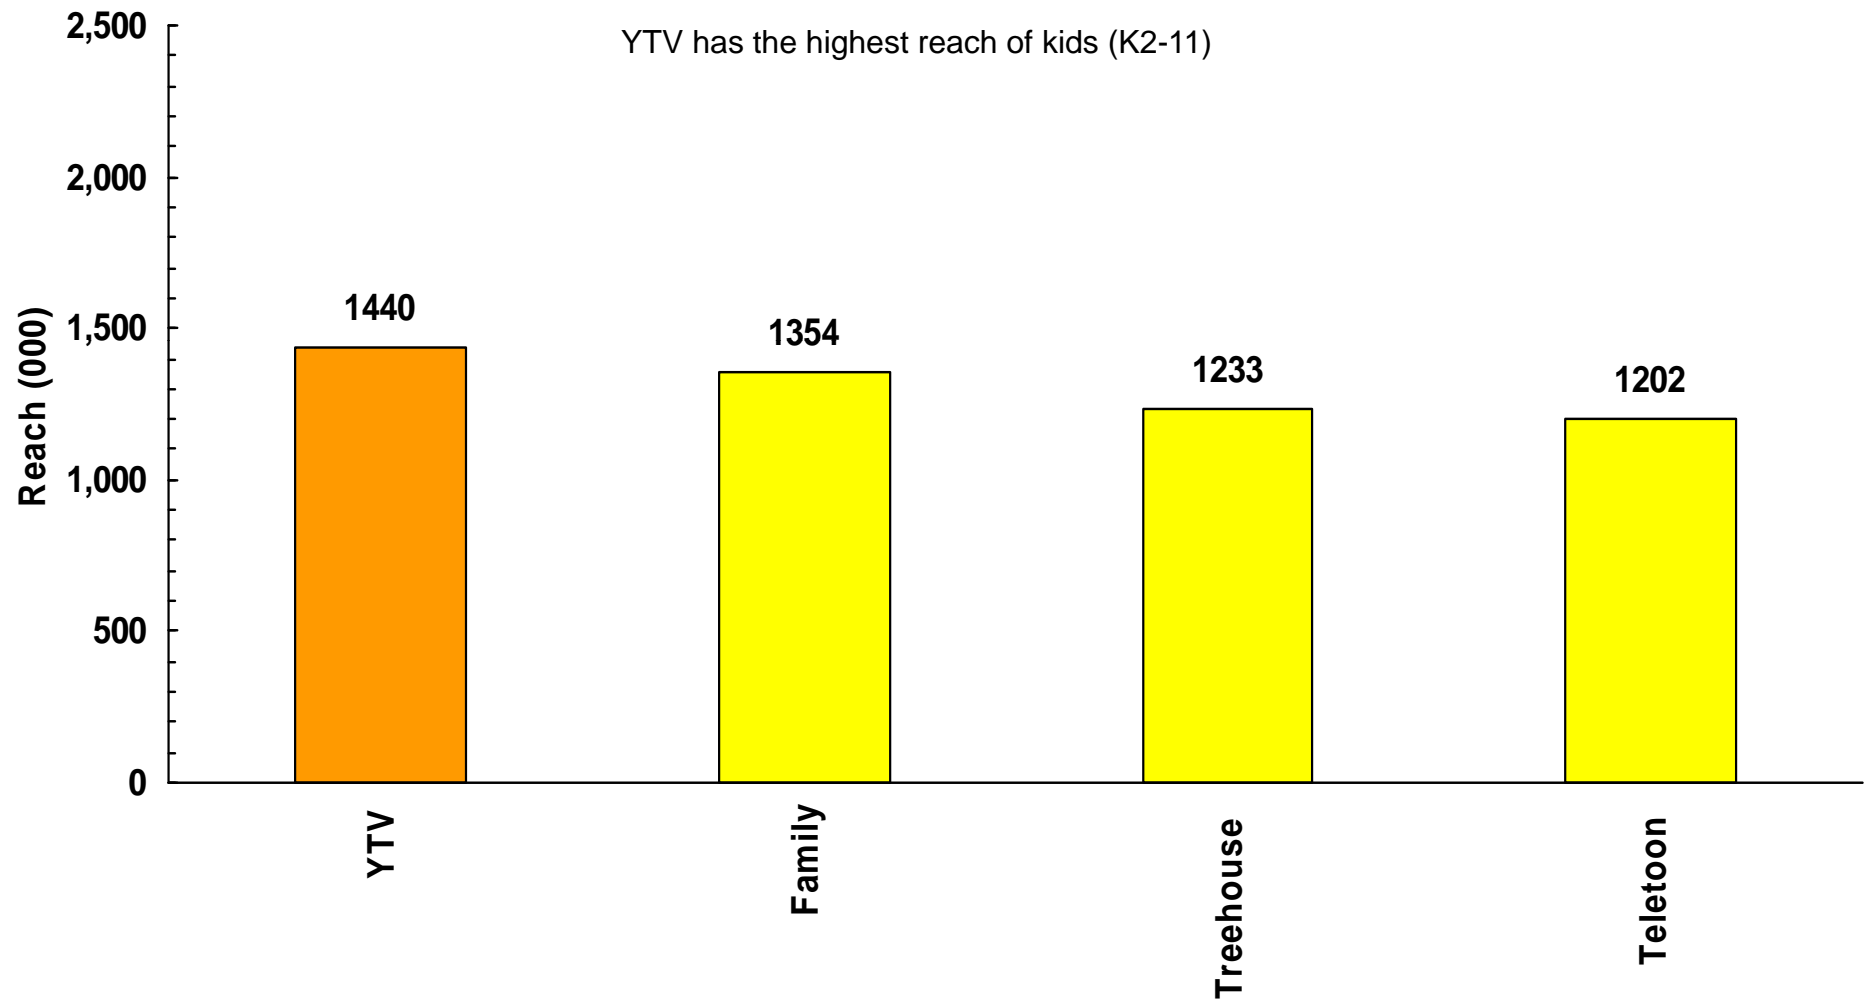

Average Weekly Reach - Kids 2-11

YTV has the highest reach of kids (K2-11)

Source: BBM NMR, Fall 2008 Sept. 1/08 to Dec. 21/08 (16 weeks), Mon to Sun (6am – 6am) – 1 minute reach qualifier.