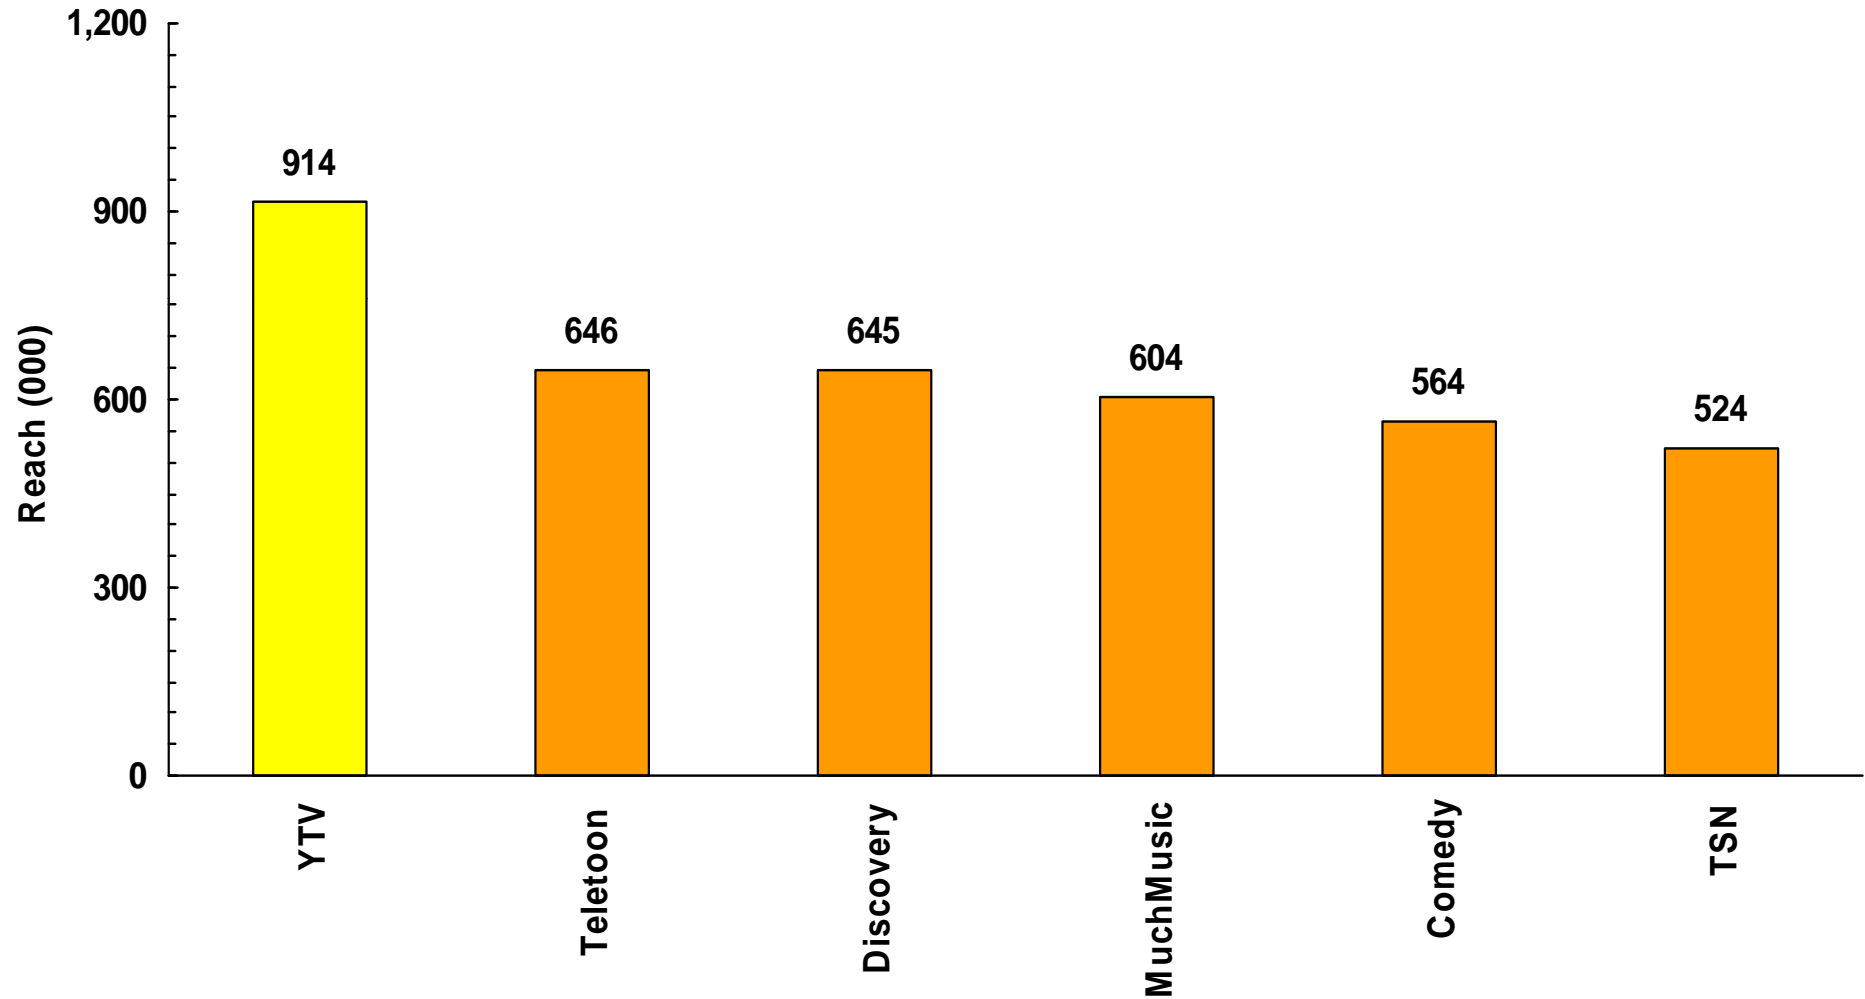

Average Weekly Reach - Teens 12-17

YTV has the highest reach of teens against all other specialty networks.

Source: BBM NMR, Fall 2008 Sept. 1/08 to Dec. 21/08 (16 weeks), Mon. to Sun. (6am – 6am) – 1 minute reach qualifier; commercial stations only.