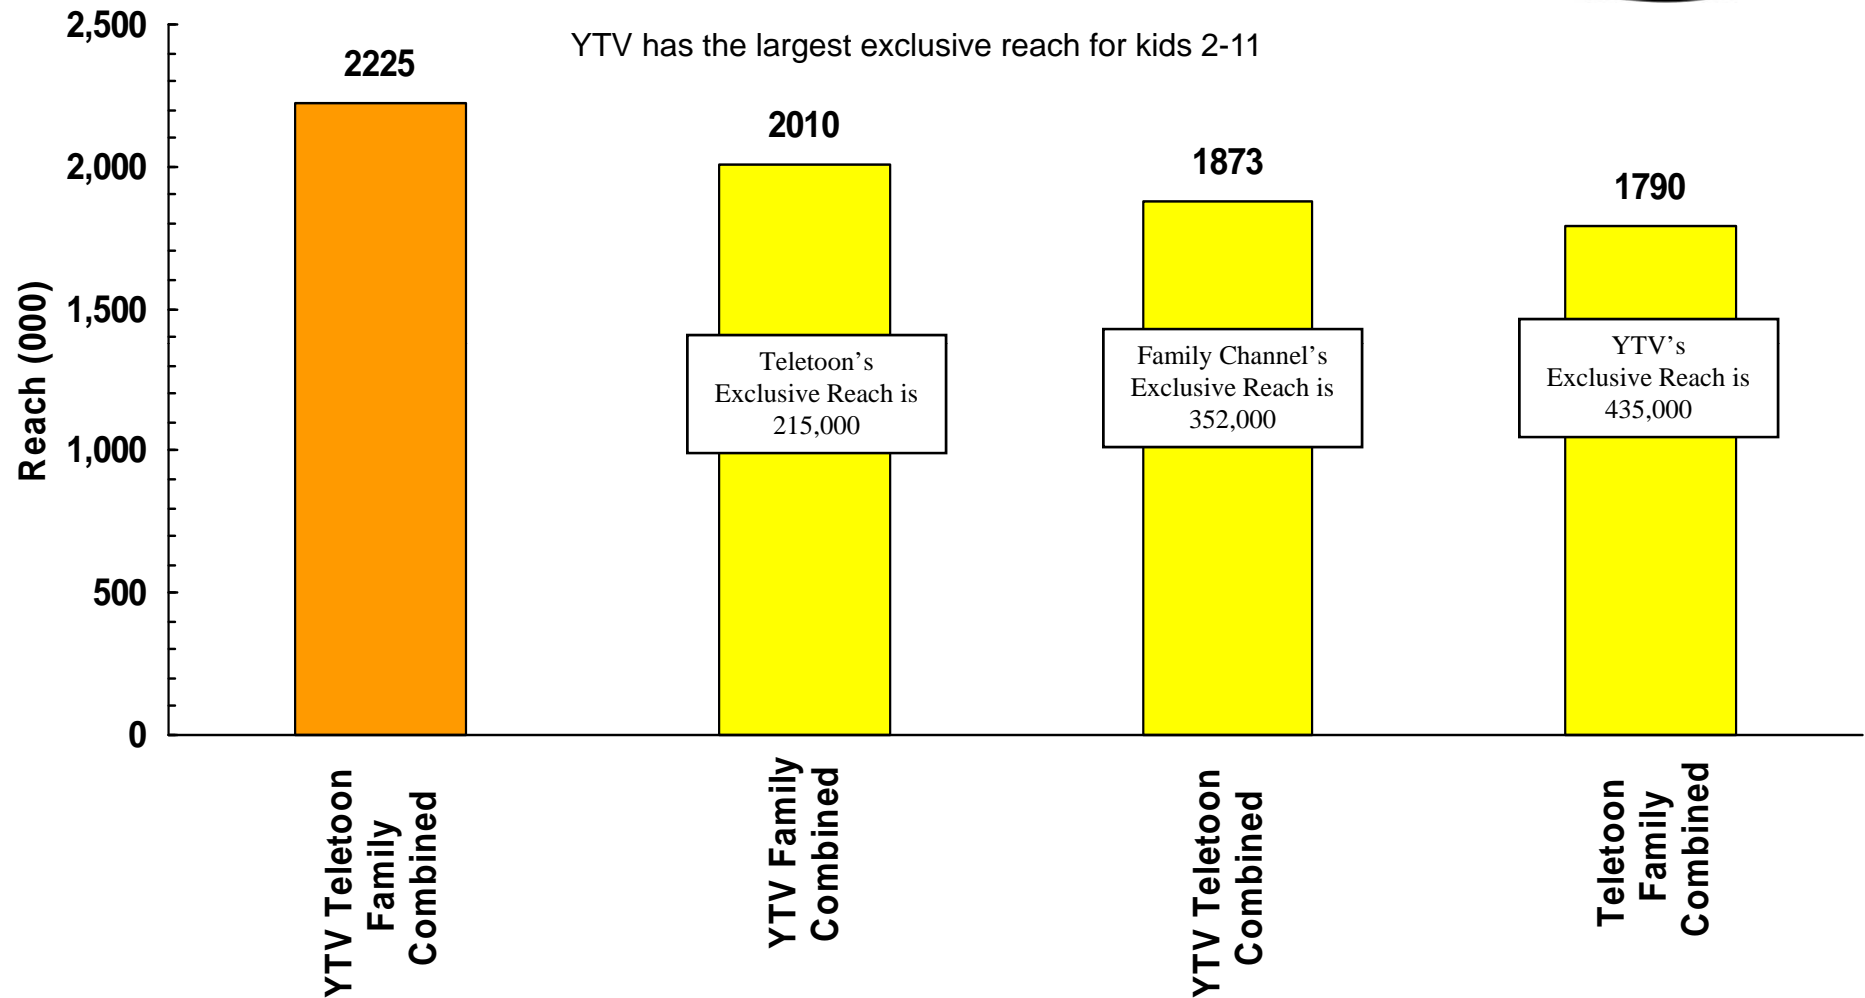

## Combined Network Reach - Kids 2-11

YTV has the largest exclusive reach for kids 2-11

Source: BBM NMR, Fall 2008 Sept. 1/08 to Dec. 21/08 (16 weeks), Total Canada Mon to Sun (6am – 6am) – 1 minute reach qualifier.