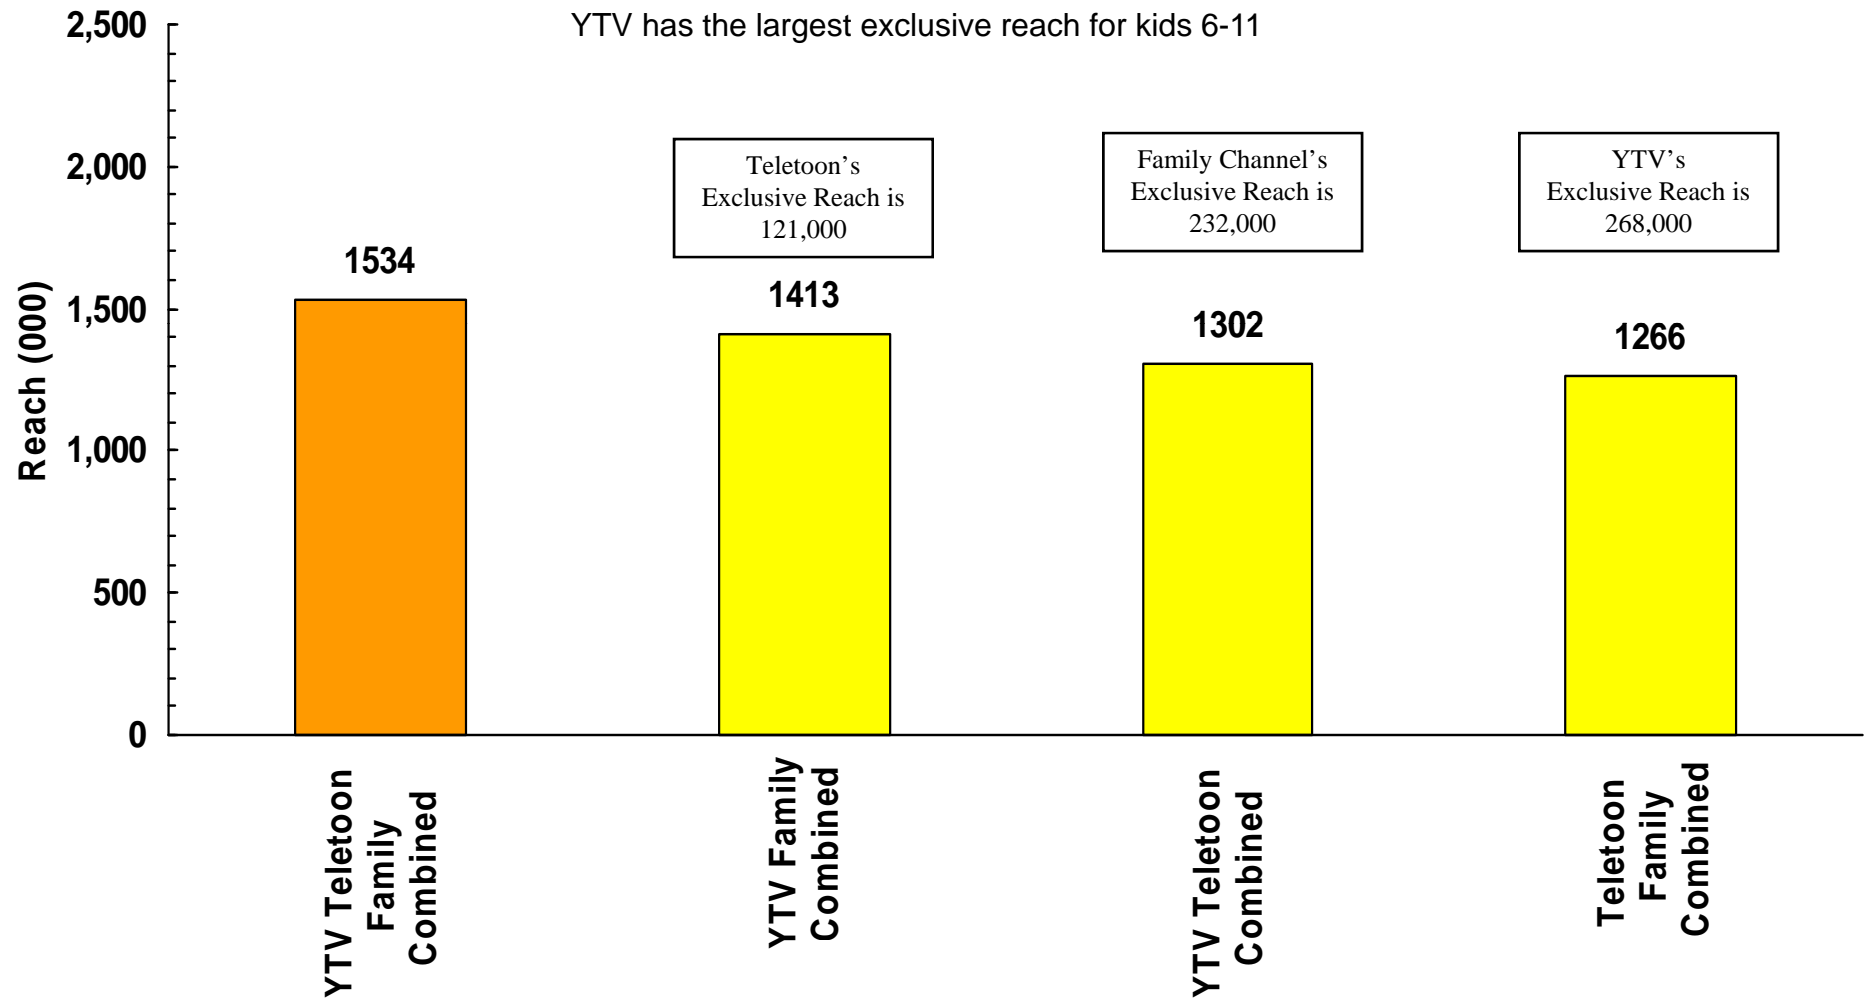

## Combined Network Reach - Kids 6-11

YTV has the largest exclusive reach for kids 6-11

Source: BBM NMR, Fall 2008 Sept. 1/08 to Dec. 21/08 (16 weeks), Total Canada Mon to Sun (6am – 6am) – 1 minute reach qualifier.